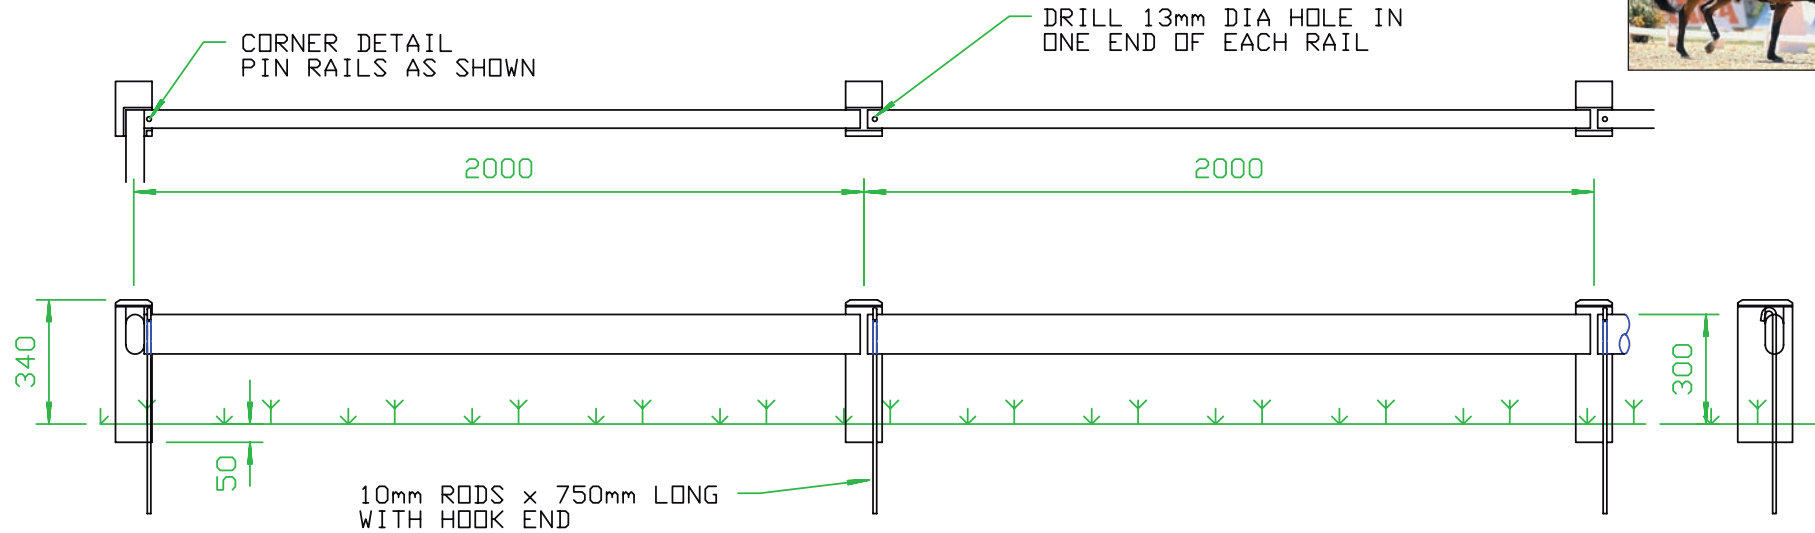

PRODUCT NAME

Dressage arena requirements

Post and 1 rail - 2m lengths x 300mm high

SIZE
Posts 150 x 100, Rails 108 x 50

PART NO.
P30

PAGE NO.
30

© PROTECTED BY PATENT
Dec 2002 G.B.

- 20m x 40m ARENA
- 61 No. POSTS x 340 HIGH
 - 2 x RIGHT HAND INSIDE CORNER
 - 2 x LEFT HAND INSIDE CORNER
 - 2 x ENTRANCE POSTS
 - 55 x INTERMEDIATE POSTS
 - 2 No. RAILS x 1000 LONG
 - 59 No. RAILS x 2000 LONG
 - 61 No. STEEL PINS

2 METRE ENTRANCE

- 20m x 60m ARENA
- 81 No. POSTS x 340 HIGH
 - 2 x RIGHT HAND INSIDE CORNER
 - 2 x LEFT HAND INSIDE CORNER
 - 2 x ENTRANCE POSTS
 - 75 x INTERMEDIATE POSTS
 - 2 No. RAILS x 1000 LONG
 - 79 No. RAILS x 2000 LONG
 - 81 No. STEEL PINS