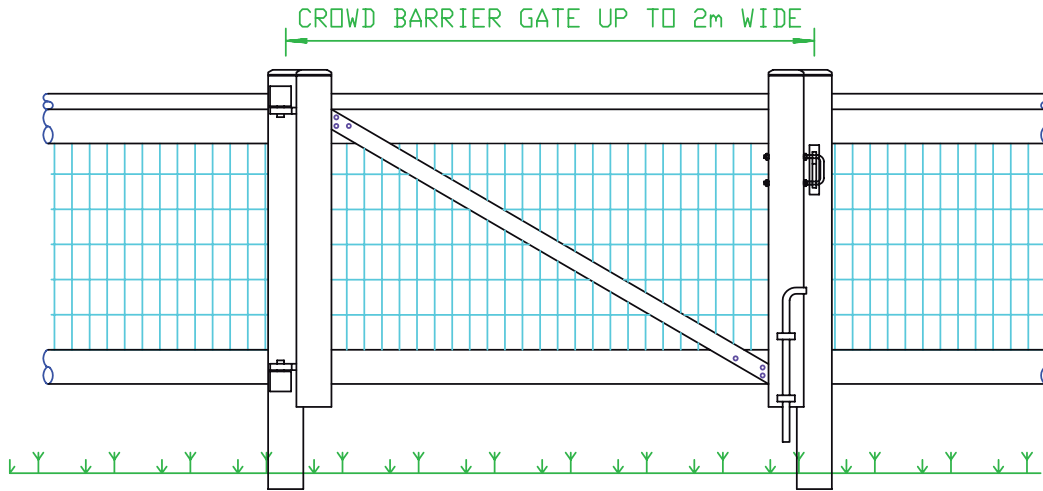

PRODUCT NAME

Crowd barrier gate

Gate heights to suit all fence heights

SIZE
Posts 150 x 100, Rails 108 x 50

PART NO.
G3

PAGE NO.
53

© PROTECTED BY PATENT
Dec 2005 G.B.

DURALOCK
PERFORMANCE FENCING

DROP BOLT AND FIELD GATE CATCH
FITTED WHERE REQUIRED.
SHOOT BOLT AVAILABLE FOR IN LINE GATE

SEE PAGES 73 & 74 FOR
INSTALLATION AND HANGING GUIDES

LOOP CATCH FITTED
FOR PAIRS OF GATES.