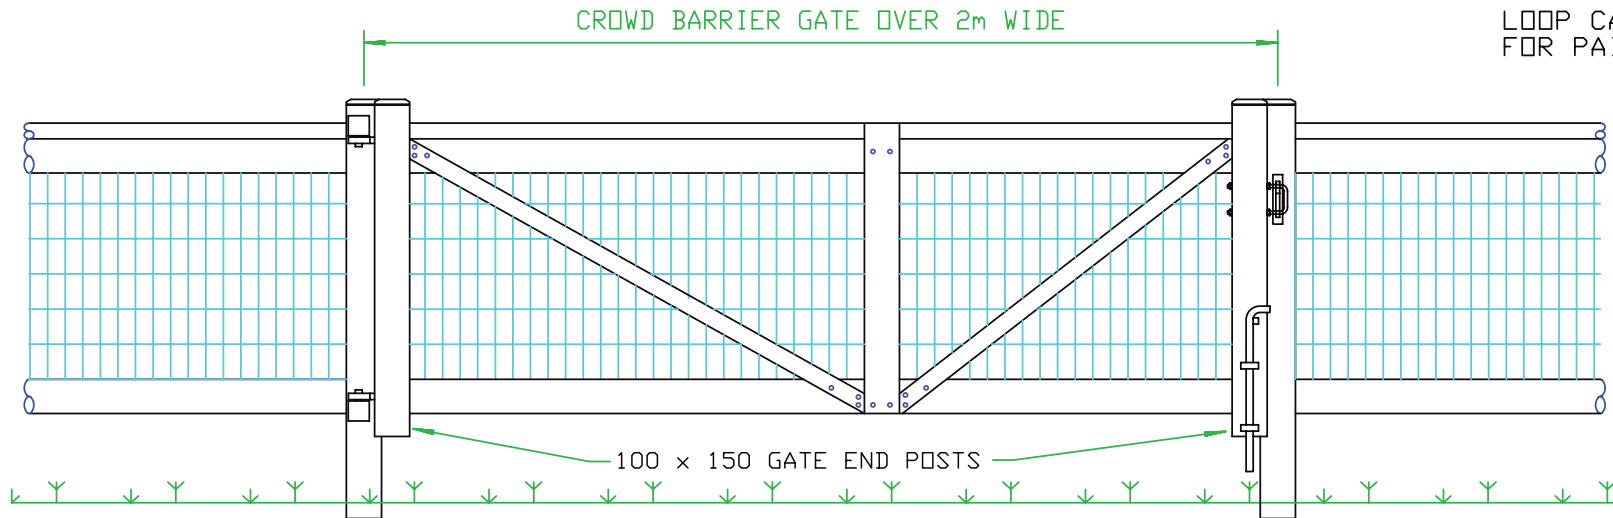

PRODUCT NAME

Crowd barrier gate

Gate heights to suit all fence heights

SIZE
Posts 150 x 100, Rails 108 x 50

PART NO.
G3

PAGE NO.
53

© PROTECTED BY PATENT
Dec 2005 G.B.

DURALOCK
PERFORMANCE FENCING

DROP BOLT AND FIELD GATE CATCH
FITTED WHERE REQUIRED.
SHOOT BOLT AVAILABLE FOR IN LINE GATE

SEE PAGES 73 & 74 FOR
INSTALLATION AND HANGING GUIDES

LOOP CATCH FITTED
FOR PAIRS OF GATES.