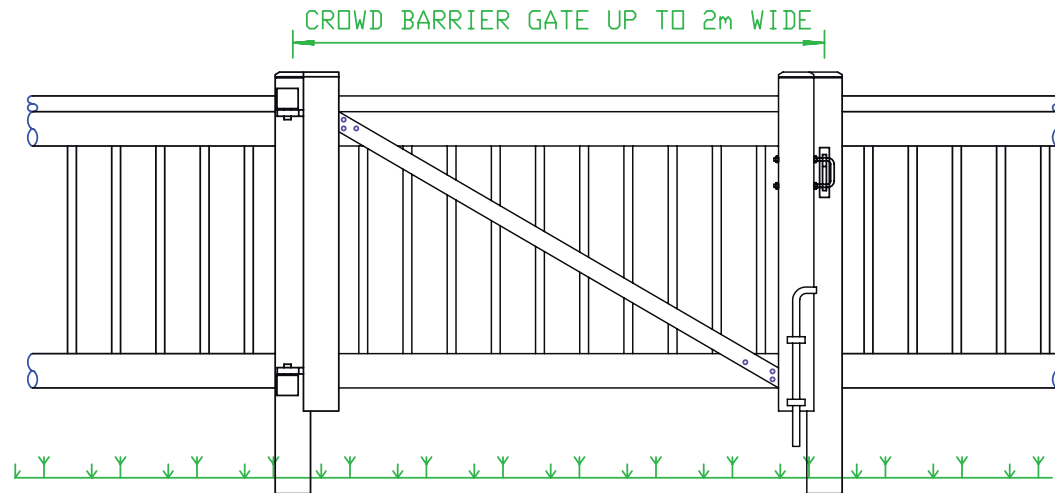

PRODUCT NAME

Crowd barrier gate with leaning rail

Gate heights to suit all fence heights

SIZE
Posts 150 x 100, Rails 108 x 50

PART NO.
G4

PAGE NO.
54

© PROTECTED BY PATENT
Dec 2005 G.B.

DURALOCK
PERFORMANCE FENCING

DROP BOLT AND FIELD GATE CATCH
FITTED WHERE REQUIRED.
SHOOT BOLT AVAILABLE FOR IN LINE GATE

SEE PAGES 73 & 74 FOR
INSTALLATION AND HANGING GUIDES