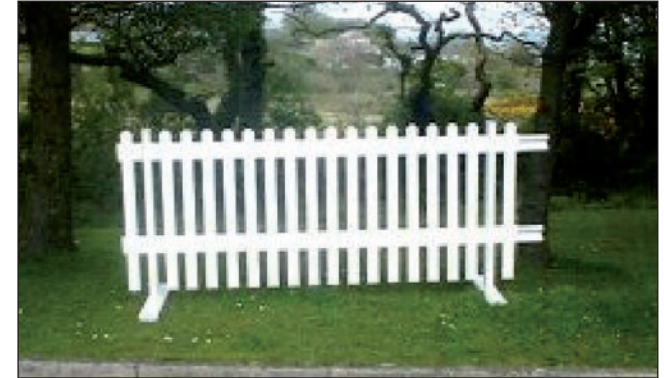

PRODUCT NAME

Moveable picket barrier

SIZE
Posts 108 x 50, Rails 108 x 50

PART NO.
G9

PAGE NO.
59

© PROTECTED BY PATENT
Dec 2002 G.B.

DURALOCK
PERFORMANCE FENCING

RIGHT ANGLE BEND INTERNAL
CONNECTOR AVAILABLE FOR CORNERS