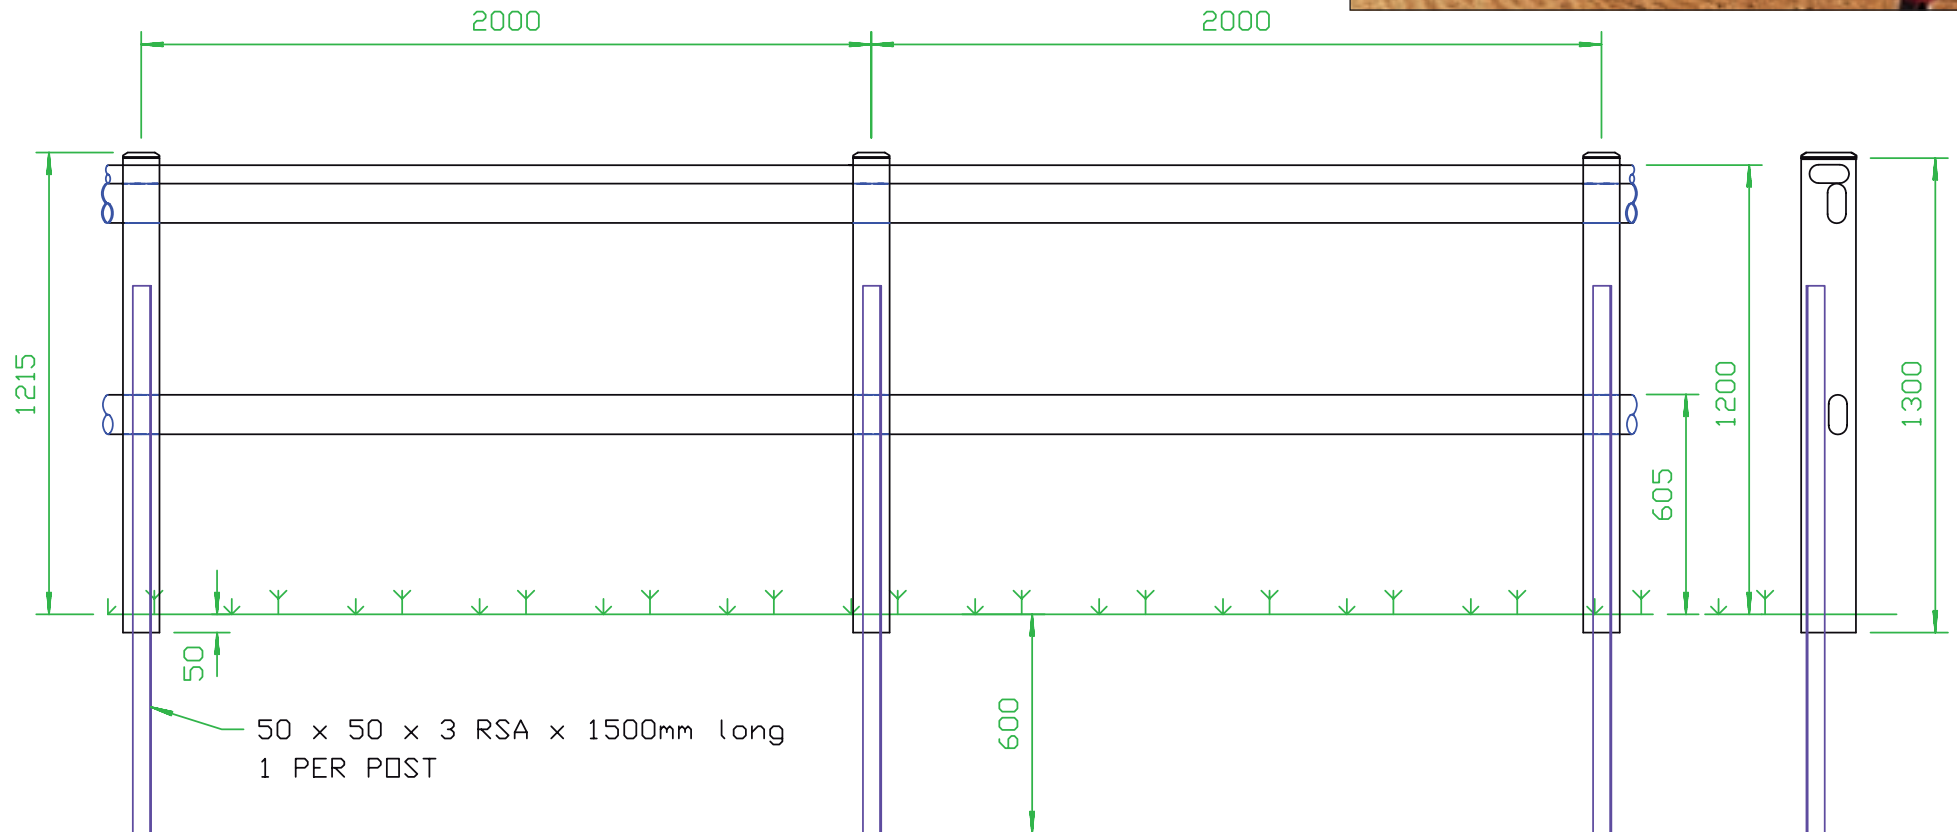

# Post & 2 rail fence

2m lengths x 1200mm high 2 rail fence with top leaning rail – PR1200/L/3

SIZE  
Posts 150 x 100, Rails 108 x 50

PART NO.  
PR1200/L/3

PAGE NO.  
15A

© PROTECTED BY PATENT  
May 2008 J.S

**DURALOCK**  
PERFORMANCE FENCING

50 x 50 x 3 RSA x 1500mm long  
1 PER POST