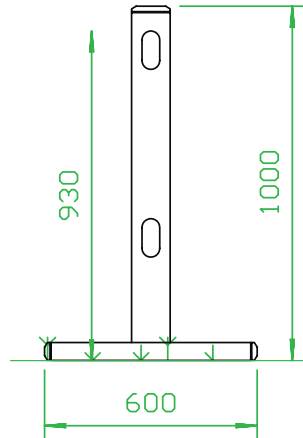

PRODUCT NAME

Moveable post and rail barrier

SIZE
Posts 108 x 50, Rails 108 x 50

PAGE NO.
58A

CODE
PRM1000/2/3M

Dec 02

DURALOCK
PERFORMANCE FENCING

INTERNAL CONNECTOR
(400. 200 EACH SIDE)

RIGHT ANGLE BEND INTERNAL
CONNECTOR AVAILABLE FOR CORNERS